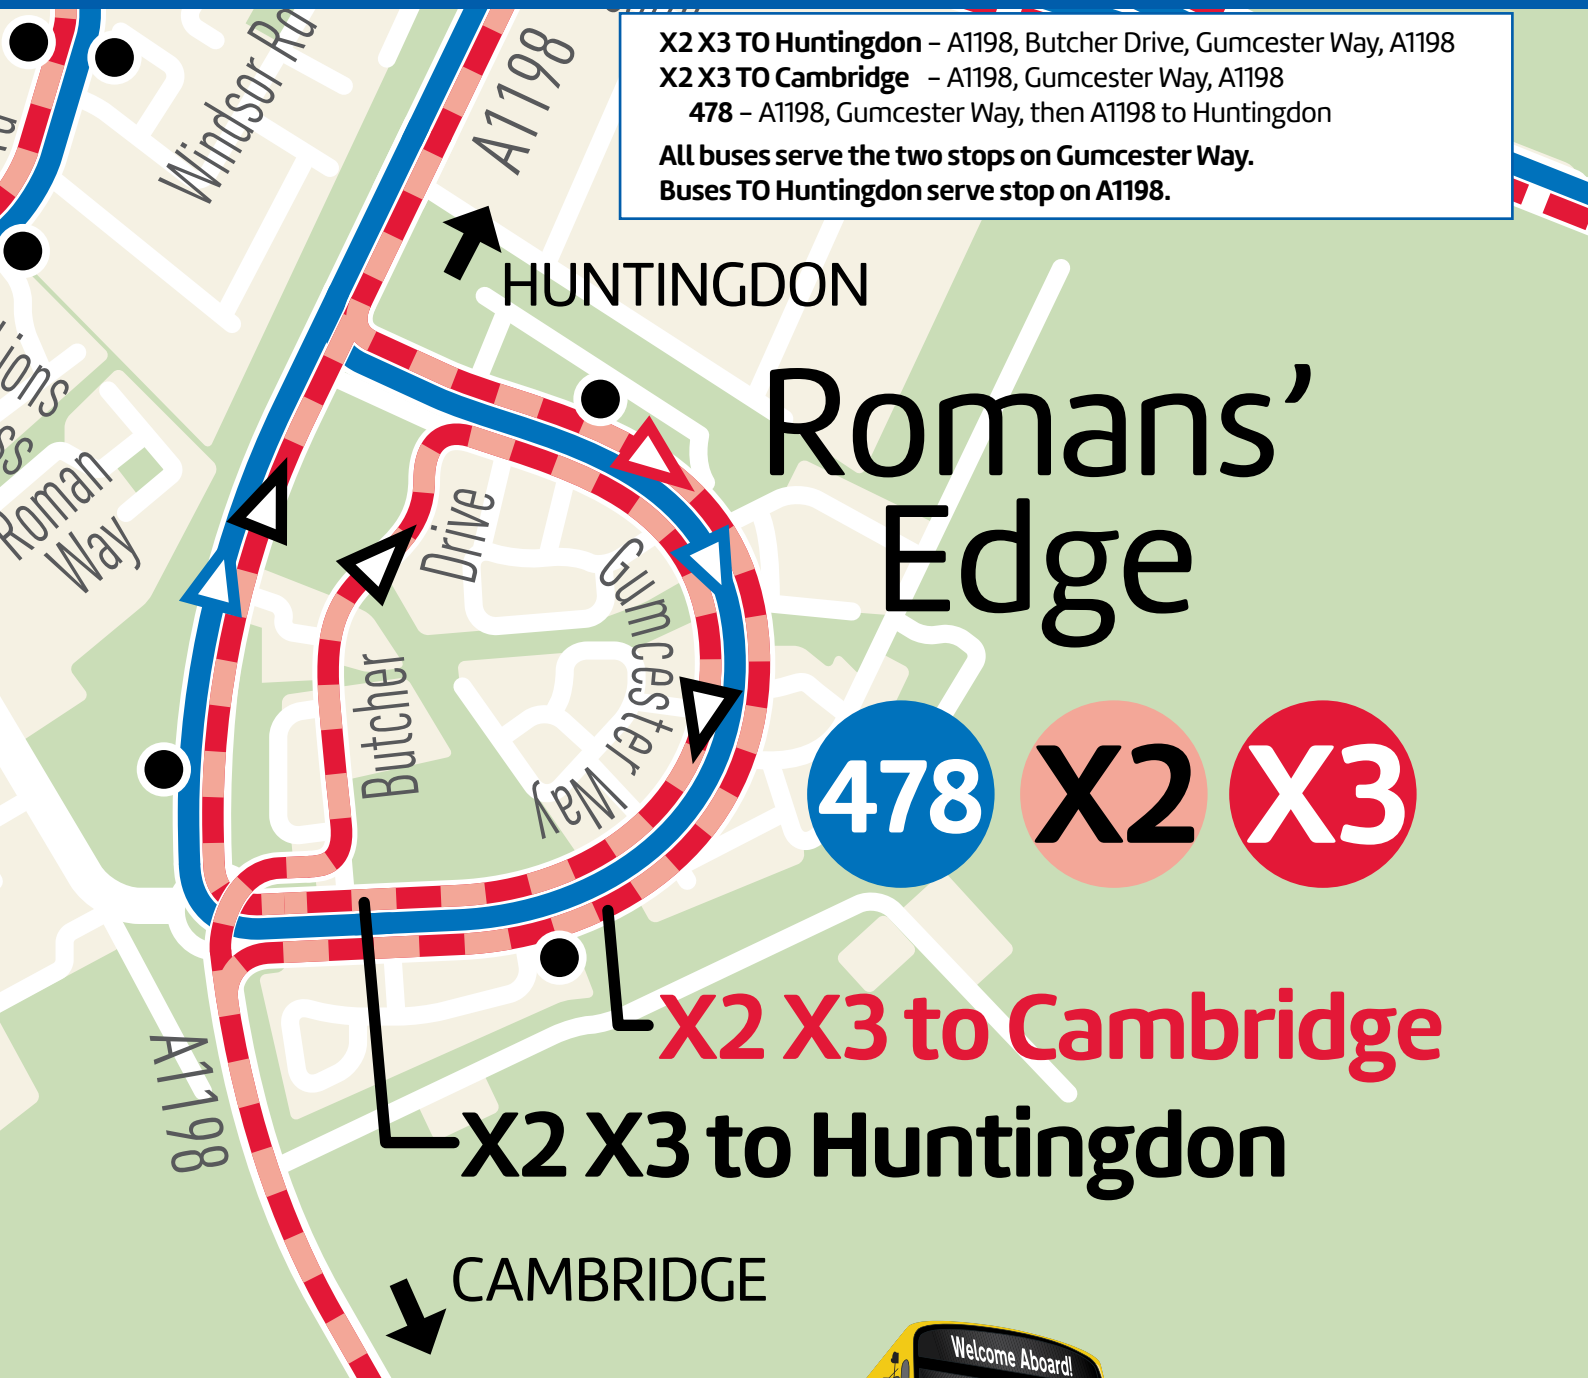

X2 X3 478

Starts 11 January 2021

Buses will serve new development at Romans' Edge in Godmanchester

www.whippet.co.uk
info@whippet.co.uk
@gowhippet
01954 230011

Whippet Coaches Ltd
Unit 1, 2 Rowles Way
Buckingway Business Park
Swavesey, Cambridgeshire
CB24 4UG