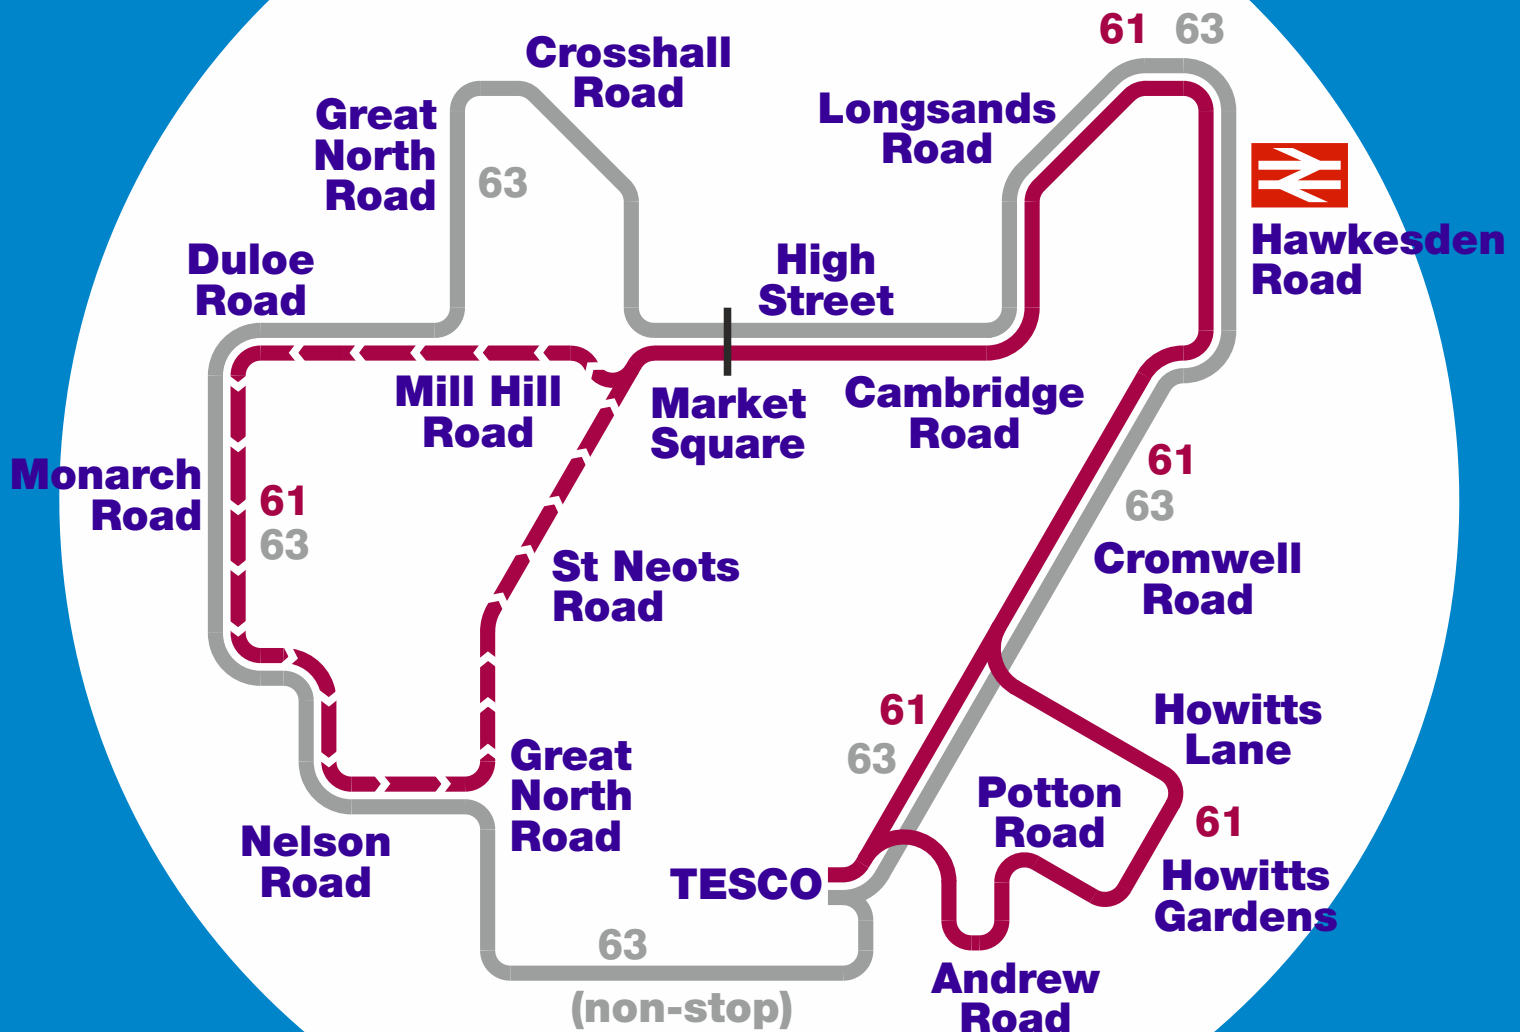

# Whippet

## ST NEOTS

Buses from Tesco to the town centre operate via Andrew Road, Potton Road, Howitts Gardens and Howitts Lane before 12:30. After this time buses run direct via Cromwell Road.

Buses from the town centre to Tesco operate via Howitts Lane, Howitts Gardens, Potton Road and Andrew Road after 12:30. Before this time buses run direct via Cromwell Road.