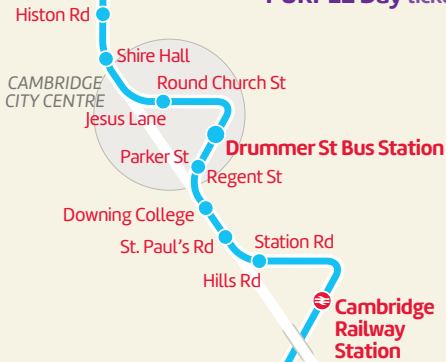

FARES – these stops to/from
Cambridge & Addenbrooke’s

single **£2.20**
PURPLE single **£1.50**

Day ticket **£3**
PURPLE Day ticket **£2**

For best value travel,
use our

Dog 'n' Bone APP
(phone – get it!)

Search for
'whippet m-ticket'
in your APP store.

Download on the
App Store

GET IT ON
Google Play

Swavesey To Addenbrooke's
Monday to Friday morning journeys

Swavesey Busway stop	0658	0711	0724
Longstanton P&R	0702	0715	0728
Oakington	0706	0719	0732
Histon & Impington	0709	0722	0735
Orchard Park West	0713	0726	0739
New Square	0725	0739	0753
Drummer St Bus Station	0729	0744	0759
Railway Station	0737	0753	0808
Addenbrooke's Hospital	0746	0803	0819

Addenbrooke's to Swavesey
Monday to Friday evening journeys

Addenbrooke's Outpatients	1725	1745	1805
Railway Station	1740	1800	1819
Drummer St Bus Station	1751	1810	1828
New Square	1752	1811	1829
Orchard Park West	1804	1823	1841
Histon & Impington	1808	1827	1845
Oakington	1811	1830	1848
Longstanton P&R	1814	1833	1851
Swavesey Busway stop	1818	1837	1855