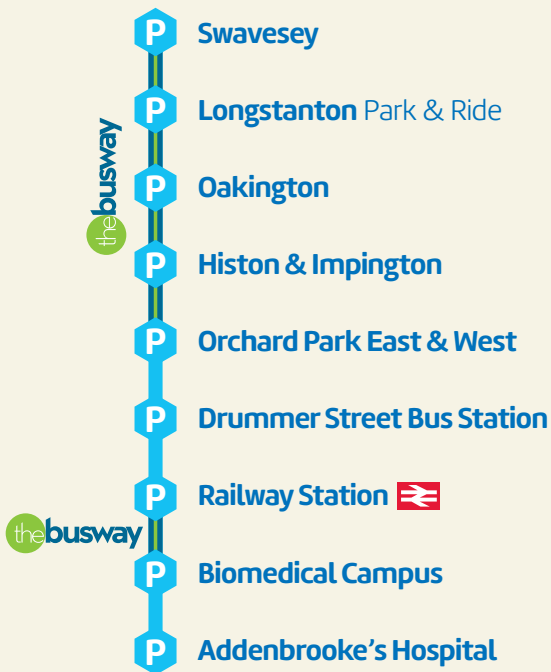

GET IT ON  
**Google Play**

**Swavesey To Addenbrooke's**  
Monday to Friday morning journeys

|                               |      |      |      |
|-------------------------------|------|------|------|
| Swavesey Busway stop          | 0658 | 0711 | 0724 |
| Longstanton P&R               | 0702 | 0715 | 0728 |
| Oakington                     | 0706 | 0719 | 0732 |
| Histon & Impington            | 0709 | 0722 | 0735 |
| Orchard Park West             | 0713 | 0726 | 0739 |
| New Square                    | 0725 | 0739 | 0753 |
| <b>Drummer St Bus Station</b> | 0729 | 0744 | 0759 |
| <b>Railway Station</b>        | 0737 | 0753 | 0808 |
| <b>Addenbrooke's Hospital</b> | 0746 | 0803 | 0819 |

**Addenbrooke's to Swavesey**  
Monday to Friday evening journeys

|                                  |      |      |      |
|----------------------------------|------|------|------|
| <b>Addenbrooke's Outpatients</b> | 1725 | 1745 | 1805 |
| <b>Railway Station</b>           | 1740 | 1800 | 1819 |
| <b>Drummer St Bus Station</b>    | 1751 | 1810 | 1828 |
| New Square                       | 1752 | 1811 | 1829 |
| Orchard Park West                | 1804 | 1823 | 1841 |
| Histon & Impington               | 1808 | 1827 | 1845 |
| Oakington                        | 1811 | 1830 | 1848 |
| Longstanton P&R                  | 1814 | 1833 | 1851 |
| <b>Swavesey Busway stop</b>      | 1818 | 1837 | 1855 |

Additional journeys on  
route **P** run between  
Drummer St Bus Station,  
Railway Station and  
Addenbrooke's.

See separate leaflet for details.

[www.whippet.uk.com](http://www.whippet.uk.com)

[info@whippet.uk.com](mailto:info@whippet.uk.com)

# Pedigree

Starts Monday 18 February 2019

Monday to Friday  
morning and evening  
journeys between Swavesey,  
Cambridge City Centre,  
Railway Station and  
Addenbrooke's Hospital

Brought to you by