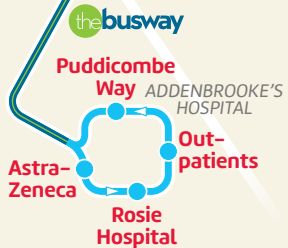

Day ticket **£3**  
**PURPLE** Day ticket **£2**

For best value travel,  
use our

**Dog 'n' Bone APP**  
(phone – get it!)

Search for  
**'whippet m-ticket'**  
in your APP store.

Download on the  
**App Store**

GET IT ON  
**Google Play**

**Swavesey To Addenbrooke's**  
Monday to Friday morning journeys

|                               |      |      |      |
|-------------------------------|------|------|------|
| Swavesey Busway stop          | 0658 | 0711 | 0724 |
| Longstanton P&R               | 0702 | 0715 | 0728 |
| Oakington                     | 0706 | 0719 | 0732 |
| Histon & Impington            | 0709 | 0722 | 0735 |
| Orchard Park West             | 0713 | 0726 | 0739 |
| New Square                    | 0725 | 0739 | 0753 |
| <b>Drummer St Bus Station</b> | 0729 | 0744 | 0759 |
| <b>Railway Station</b>        | 0737 | 0753 | 0808 |
| <b>Addenbrooke's Hospital</b> | 0746 | 0803 | 0819 |

Additional journeys on  
route **P** run between  
Drummer St Bus Station,  
Railway Station and  
Addenbrooke's.

See separate leaflet for details.

[www.whippet.uk.com](http://www.whippet.uk.com)

[info@whippet.uk.com](mailto:info@whippet.uk.com)

# Pedigree

Starts Monday 18 February 2019

Monday to Friday  
morning and evening  
journeys between Swavesey,  
Cambridge City Centre,  
Railway Station and  
Addenbrooke's Hospital

Brought to you by