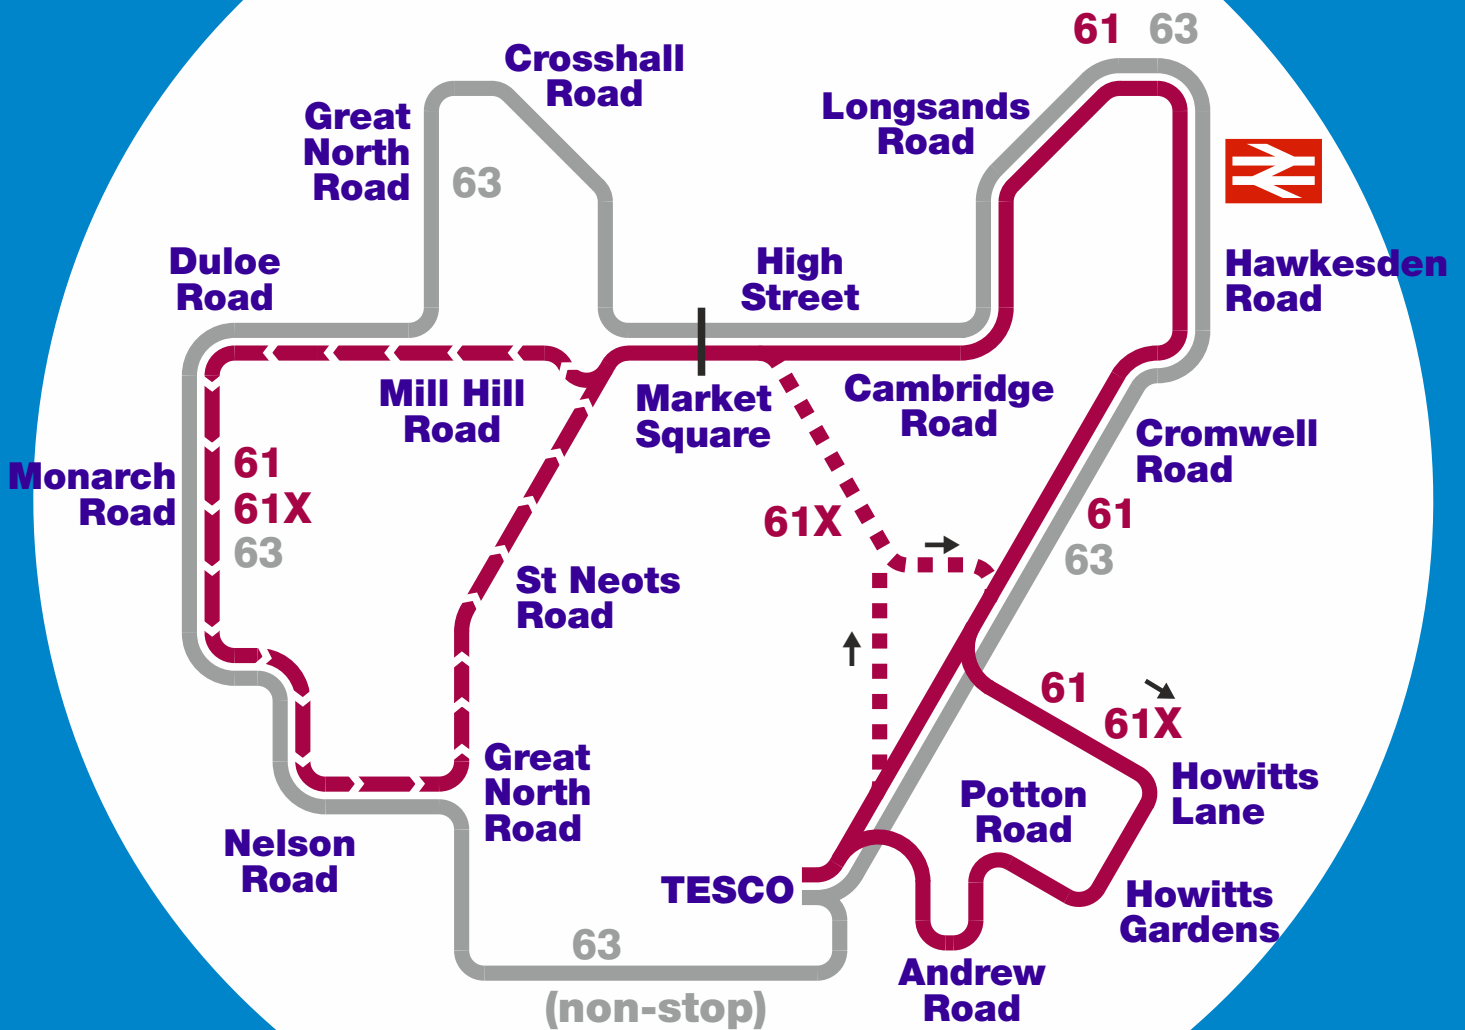

Whippet

ST NEOTS

Buses from Tesco to the town centre operate via Andrew Road, Potton Road, Howitts Gardens and Howitts Lane before 12:30. After this time buses run direct via Cromwell Road.

Buses from the town centre to Tesco operate via Howitts Lane, Howitts Gardens, Potton Road and Andrew Road after 12:30. Before this time buses run direct via Cromwell Road.