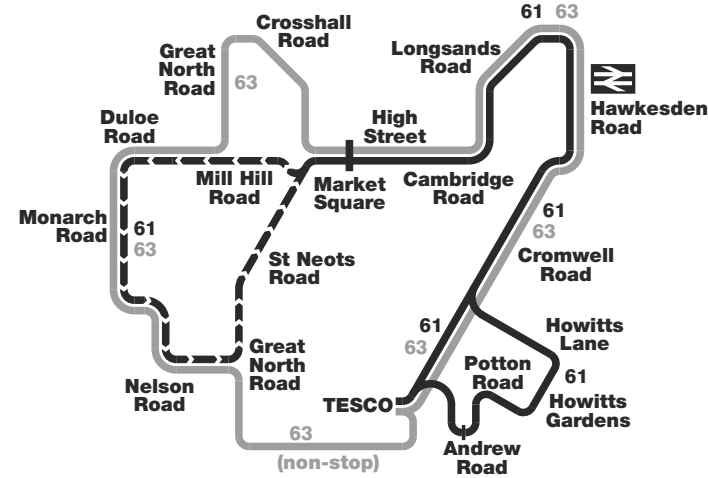

www.whippet.uk.com
info@whippet.uk.com

@gowhippet
01954 230011

63 pm

63 am

Mondays to Fridays

St Neots, Market Square, Stop E	1750	1825	1925
Longsands Road, Heron Court	1755	1829	1928
Hawkesden Road, St Neots Railway Station	1757	1831	1930
Cromwell Road, Duck Lane	1801	1834	1933
Barford Road, Ernulf Academy	1806	1837	1936
Eynesbury, Chapman Way, Tesco	1812	1842	1941
Eaton Socon, Nelson Road, Drake Road	1816	1846	1945
Eaton Socon, Monarch Road, Otter Way	1818	1847	1946
Eaton Ford, Duloe Road, Silverweed	1821	1850	1949
Eaton Ford, Crosshall Road, Savil's Close	1823	1852	1951

School days only	Non-school days	0808	0817
St Neots, Market Square, Stop C	0555	0625	0705
Eaton Ford, Crosshall Road, Savile's Close	0557	0627	0707
Eaton Ford, Duloe Road, Silverweed	0559	0629	0709
Eaton Socon, Monarch Road, Otter Way	0601	0631	0711
Eaton Socon, Nelson Road, Drake Road	0605	0635	0716
Eynesbury, Chapman Way, Tesco	0611	0641	0722
Barford Road, Ernulf Academy	0615	0645	0726
Cromwell Road, Duck Lane	0618	0648	0729
Hawkesden Road, St Neots Railway Station	0619	0649	0730
Longsands Road, Heron Court	0622	0655	0736
St Neots, Market Square, Stop C	0835	0839	0842
	0835	0839	0842
	0843	0843	0847

Mondays to Fridays

Local buses

St Neots 61 and 63