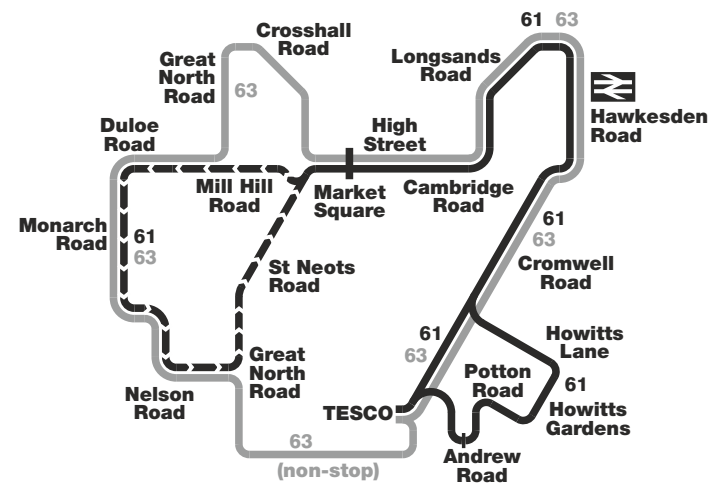

www.whippet.uk.com
info@whippet.uk.com

@gowhippet
01954 230011

63 pm

63 am

Mondays to Fridays

St Neots, Market Square, Stop E	1750	1825	1925
Longsands Road, Heron Court	1755	1829	1928
Hawkesden Road, St Neots Railway Station	1757	1831	1930
Cromwell Road, Duck Lane	1801	1834	1933
Barford Road, Ernulf Academy	1806	1837	1936
Eynesbury, Chapman Way, Tesco	1812	1842	1941
Eaton Socon, Nelson Road, Drake Road	1816	1846	1945
Eaton Socon, Monarch Road, Otter Way	1818	1847	1946
Eaton Ford, Duloe Road, Silverweed	1821	1850	1949
Eaton Ford, Crosshall Road, Savil's Close	1823	1852	1951

School days only	Non-school days	0808	0817
St Neots, Market Square, Stop C	0555	0625	0705
Eaton Ford, Crosshall Road, Savile's Close	0557	0627	0707
Eaton Ford, Duloe Road, Silverweed	0559	0629	0709
Eaton Socon, Monarch Road, Otter Way	0601	0631	0711
Eaton Socon, Nelson Road, Drake Road	0605	0635	0716
Eynesbury, Chapman Way, Tesco	0611	0641	0722
Barford Road, Ernulf Academy	0615	0645	0726
Cromwell Road, Duck Lane	0618	0648	0729
Hawkesden Road, St Neots Railway Station	0619	0649	0730
Longsands Road, Heron Court	0622	0655	0736
St Neots, Market Square, Stop C	0835	0839	0842
	0835	0839	0842
	0843	0843	0847

Mondays to Fridays

Local buses

St Neots 61 and 63