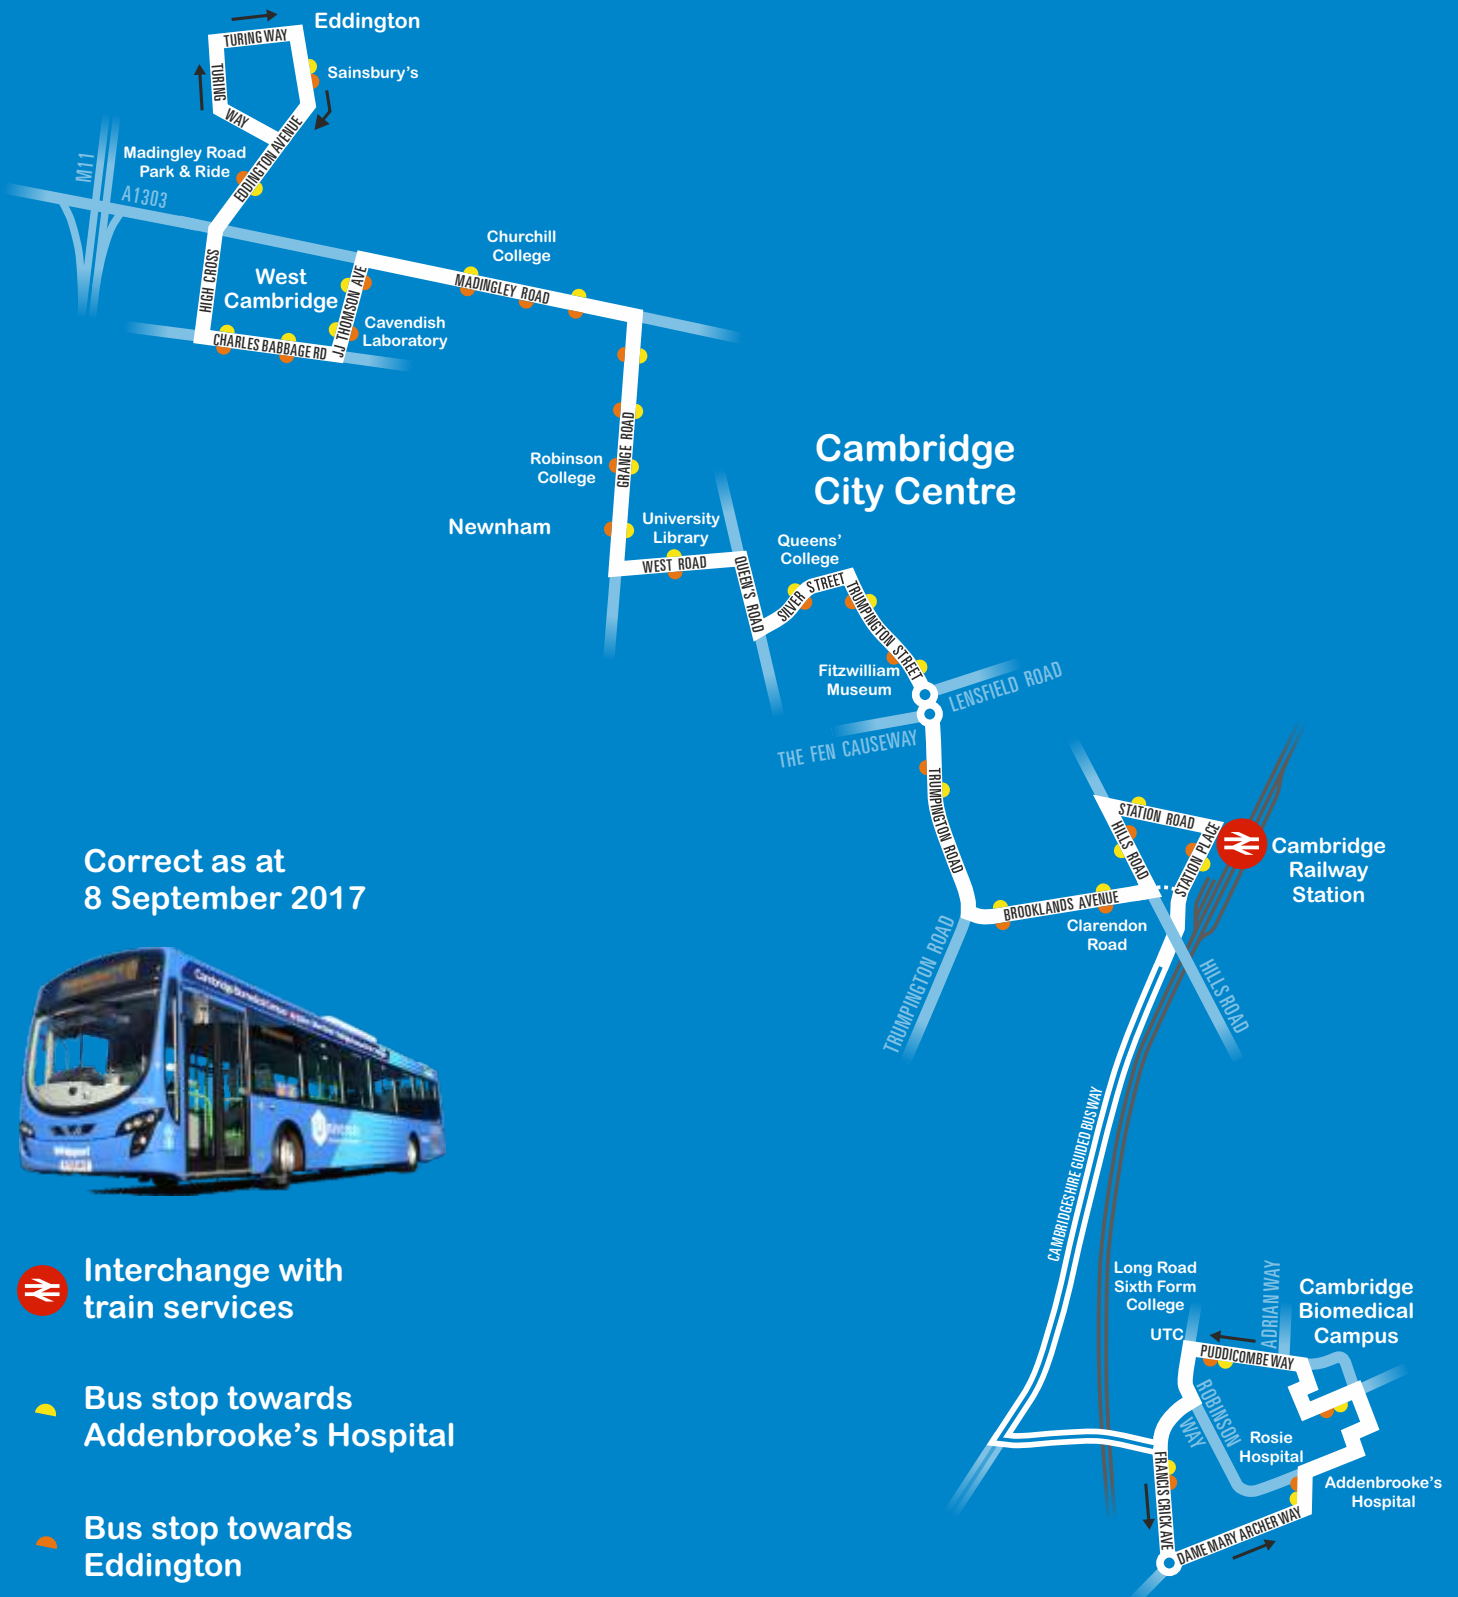

universal

The University bus for everyone

Correct as at
8 September 2017

-  Interchange with train services
-  Bus stop towards Addenbrooke's Hospital
-  Bus stop towards Eddington