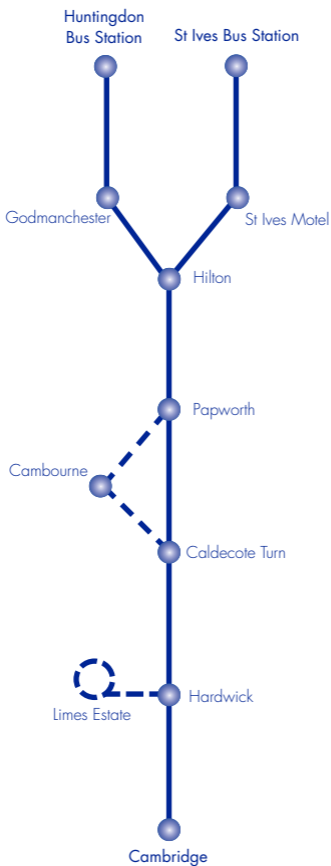

Service 2 Caldecote – Toft – Hardwick – Cambridge

TO CAMBRIDGE

Monday to Friday

| service number | 2 |
|------------------------------|-------------|
| Hilton Prince of Wales | 0705 |
| Papworth Everard | 0710 |
| Knapwell Turn | 0720 |
| Caldecote Turn | 0722 |
| Caldecote Highfields | 0724 |
| Caldecote Village | 0726 |
| Toft Bus Shelter | 0730 |
| Hardwick Telephone Kiosk | 0735 |
| Hardwick Limes Estate | 0740 |
| Hardwick Turn | – |
| Coton Turn | 0745 |
| Bridge Street | 0750 |
| Cambridge Bus Station | 0755 |

TO ELSWORTH

Monday to Friday

| service number | 2/8 |
|------------------------------|-------------|
| Cambridge Bus Station | 1735 |
| Bridge Street | 1740 |
| Coton Turn | 1745 |
| Hardwick Turn | 1749 |
| Hardwick Limes Estate | 1750 |
| Hardwick Telephone Kiosk | 1752 |
| Toft Bus Shelter | 1755 |
| Caldecote Village | 1758 |
| Caldecote Highfields | 1802 |
| Caldecote Turn | 1803 |
| Knapwell/Bourn Turn | 1805 |
| Boxworth | R |
| Elsworth | 1815 |