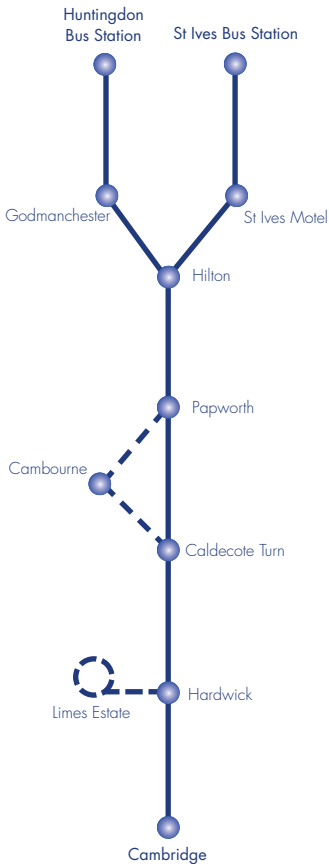

TO HUNTINGDON Saturdays											
service number	1	3	1	3/1	1	3	1	3/1	1	1	1
Cambridge Bus Station			0905	1105	1205		1405	1505	1600	1715	1805
Coton Turn			0910	1110	1210		1410	1510	1605	1720	1810
Hardwick Turn			0915	1115	1215		1415	1515	1610	1725	1815
Caldecote Turn			0920	1120	1220		1420	1520	1615	1730	1820
Bourn Turn			0923	1123	1223		1423	1523	1618	1733	1823
Cambourne Morrisons			0928	1128	1228		1428	1528	1623	1738	1828
Papworth Everard Home Leigh	0835	0919	0935	1135	1235	1235	1435	1535	1630	1745	1835
Hilton Prince of Wales	0843	0927	0943	1143	1243	1243	1443	1543	1638	1753	1843
St Ives Bus Station	0851	↓	0951	↓	1251	↓	1451	↓		1801	
Godmanchester Old Ct Hall		0936		1152		1252		1552			
Huntingdon Bus Station		0941		1157		1257		1557			

Please Note

This Service no longer runs on Sundays or Public Holidays.

Codes

nsch not school days.

@ commences from Long Rd/Hills Rd when colleges are open

*** diverts via Fenstanton – Hemingford Grey en route to St Ives

\$\$ diverts via The Backs – Catholic Church – Regent Street – Bus Station

The logo features the word "go" in a yellow, rounded, lowercase font, followed by "Whippet" in a white, bold, italicized, lowercase font. The entire logo is set against a dark blue rectangular background.